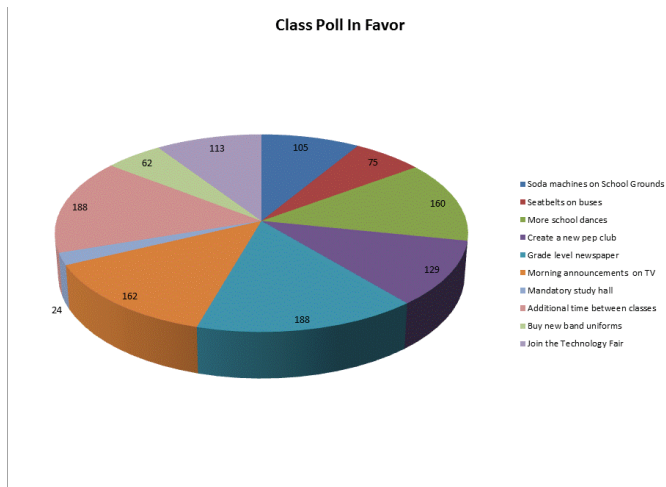

Table 1

Class Poll

Issue	In Favor	Against	Undecided	Total Votes	% Pro	% Con
Soda machines on School Grounds	105	88	7	200	52.50%	44.00%
Seatbelts on buses	75	112	13	200	37.50%	56.00%
More school dances	160	35	5	200	80.00%	17.50%
Create a new pep club	129	62	9	200	64.50%	31.00%
Grade level newspaper	188	10	2	200	94.00%	5.00%
Morning announcements on TV	162	35	3	200	81.00%	17.50%
Mandatory study hall	24	169	7	200	12.00%	84.50%
Additional time between classes	188	10	2	200	94.00%	5.00%
Buy new band uniforms	62	135	3	200	31.00%	67.50%
Join the Technology Fair	113	69	18	200	56.50%	34.50%

Note. This is practice

Figure X. Class Poll