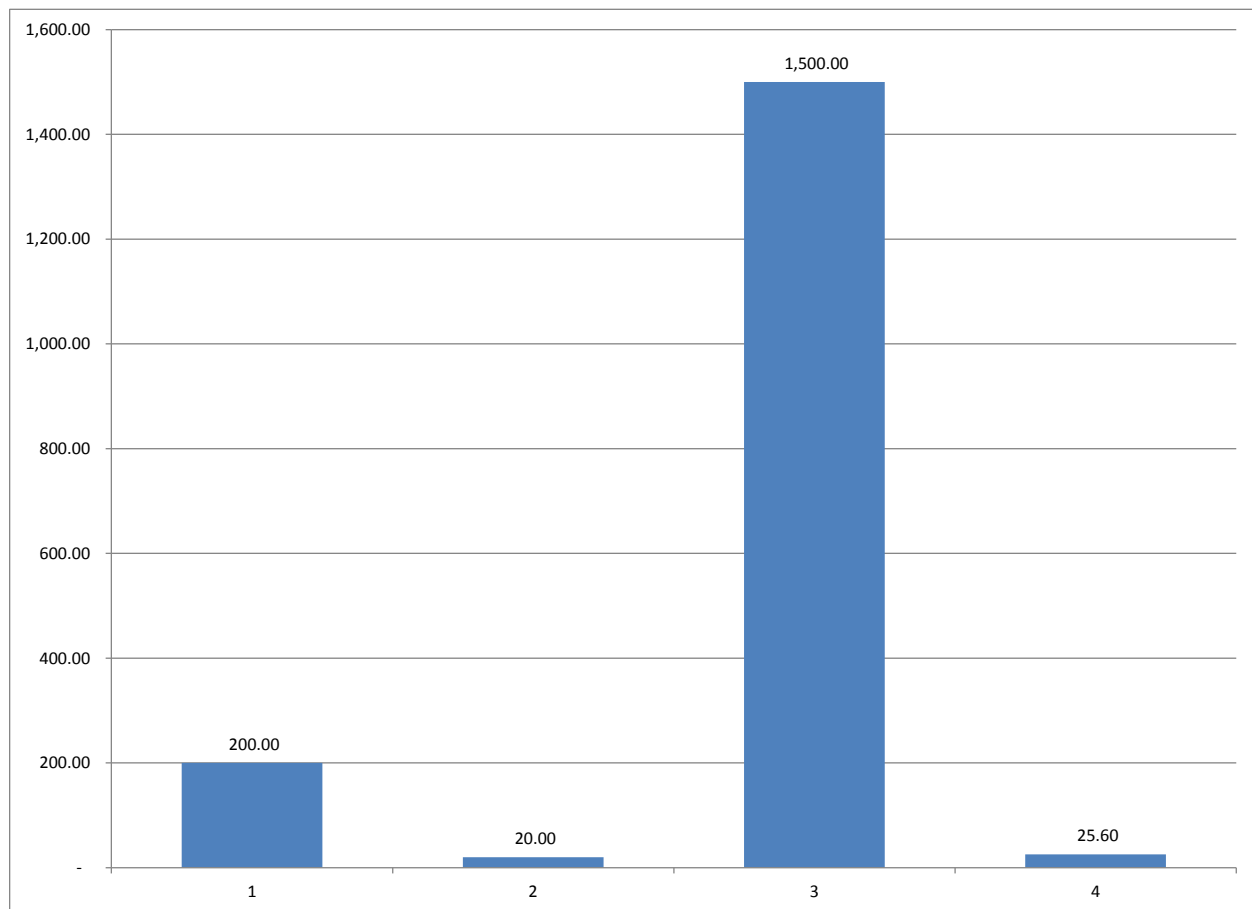

Table 1

Donations- Golf Outing

Golf Outing			
First	Last	Donations	Percentage
Carl	Mathos	200.00	45.83
Joe	Doe	20.00	4.58
Elisa	Green	1,500.00	343.72
Ani	Johnson	25.60	5.87
Average		436.40	

Note. This is just a sample

Figure X. Donations